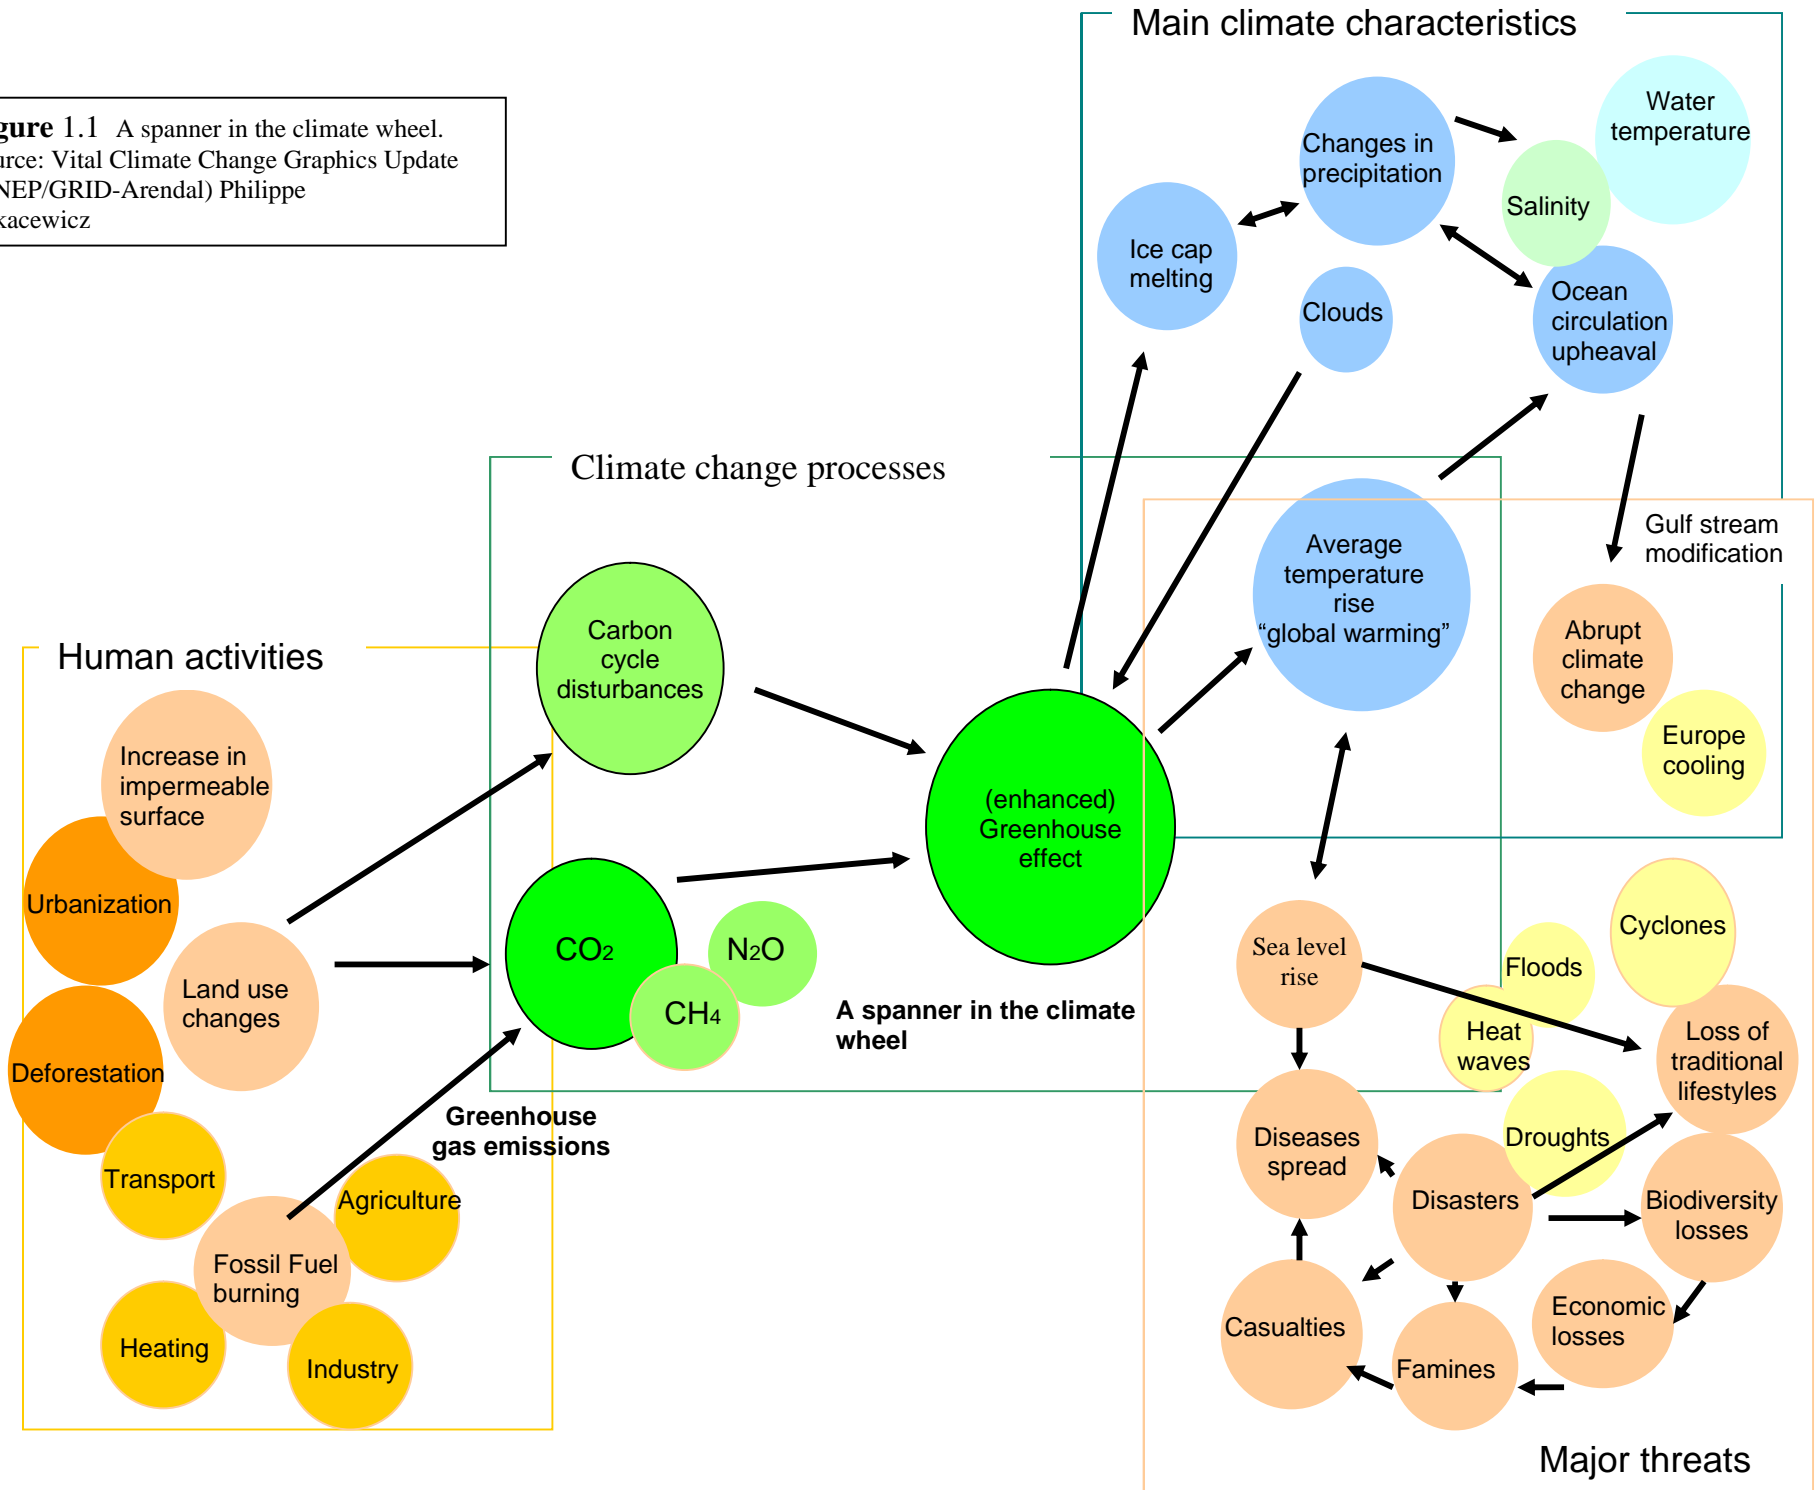

Figure 1.1 A spanner in the climate wheel.
 Source: Vital Climate Change Graphics Update
 (UNEP/GRID-Arendal) Philippe
 Rekacewicz

This document was created with Win2PDF available at <http://www.daneprairie.com>.
The unregistered version of Win2PDF is for evaluation or non-commercial use only.